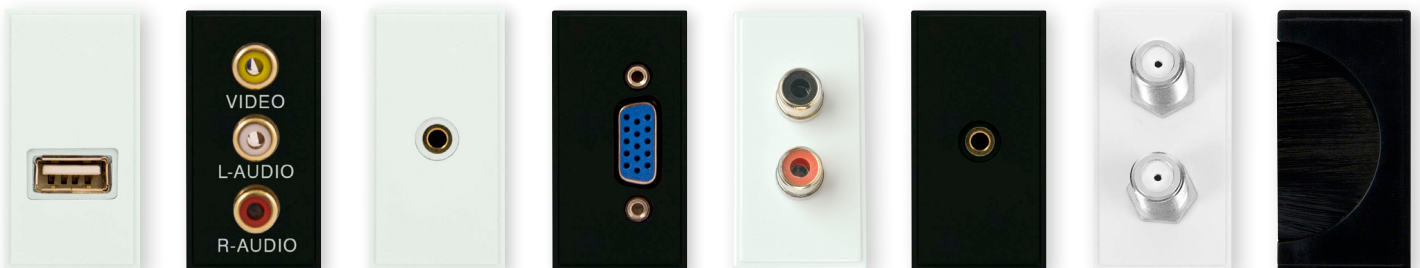

NOW STOCKING

THE HALF NEW MEDIA FRONT PLATE HAS A TRIPLE APERTURE THAT WILL ALLOW FOR INSTALLATION OF ANY NEW MEDIA MODULE, ENABLING YOU TO BUILD A COMBINATION PLATE TO SUIT MOST INSTALLATION REQUIREMENTS.

MP603PW

MP603CHBK/WH

MP603SCBK/WH

Utilises the 47mm Deep Back Box (MP520) With Segregation Panel.

A wide range of media and power modules available!